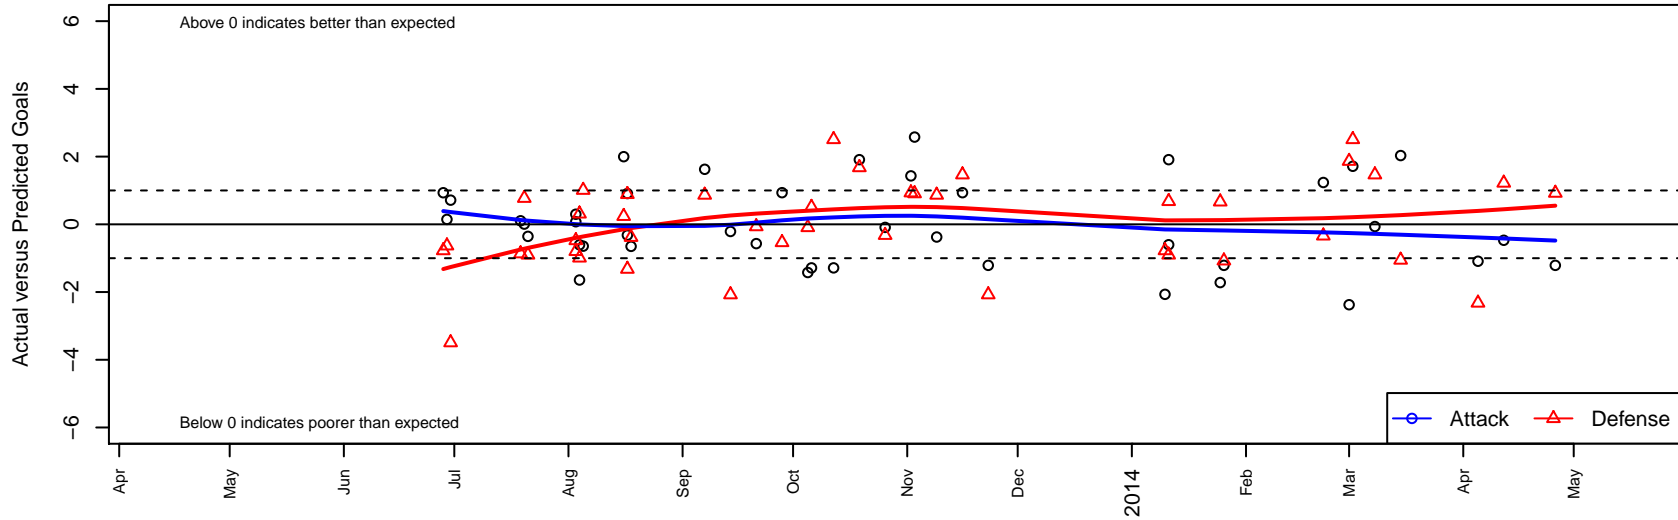

SeaTac Cup U12 U12

Mt Hood Challenge BU12 Silver 2

RCL B01 Div 3

PacNW Winter Classic Premier II U12

Spr RCL B01 Div 3

Challenge Cup B01 Division 1 – Challenge 1

**Slammers Orange B01**  
 Dots are actual minus expected GF (blue circles) and GA (red triangles).  
 Blue line is smoothed change in attack strength. Red is smoothed change in defense strength.